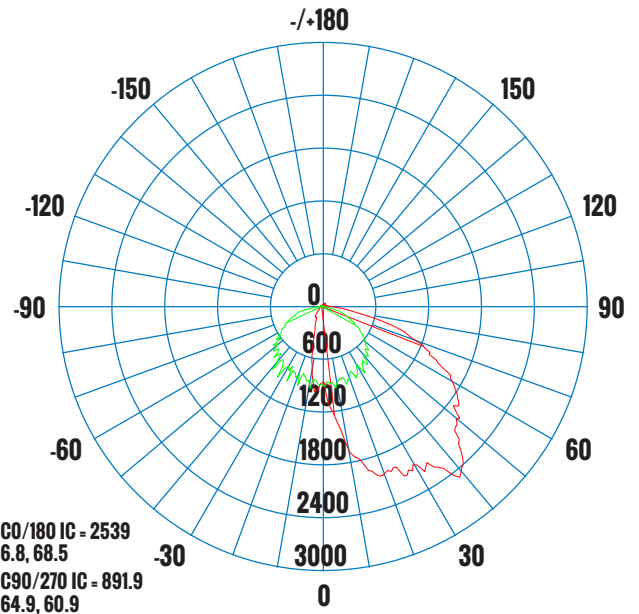

## PRODUCT SPECIFICATIONS (OPTICAL DATA)

LED TYPE	LED QTY	WATTAGE	COLOR TEMPERATURE	LUMENS	SYSTEM EFFICACY	CRI	POWER EFFICIENCY	POWER FACTOR	HARMONIC DISTORTION
LUMILED	144 CHIPS	30W - 3000K - 4040 LM / 4000K - 4333 LM / 5000K - 4327 LM 40W - 3000K - 5130 LM / 4000K - 5483 LM / 5000K - 5334 LM 50W - 3000K - 6160 LM / 4000K - 6788 LM / 5000K - 6480 LM			125 - 135 LM / W	>70 CRI	>86%	>0.95	<20%

### CONTROL TYPE

**PHOTOCELL  
0-10V CONTINUOUS DIMMING**

**PRODUCT CODE: WP5M-M50WCOP-CD**
**MULTI-WATTAGE & 3CCT LED WALL PACK WITH PHOTOCEL**
**LUMINAIRE PHOTOMETRIC (TEST REPORT) - 30W 3000K**

ILLUMINANCE (AT A DISTANCE) -		VERT BEAM	HORIZ BEAM
8.3FT 2.52M	16.8FC	10.9FT	16.9FT
16.7FT 5.09M	4.16FC	21.9FT	33.9FT
25.0FT 7.62M	1.86FC	32.8FT	50.8FT
33.3FT 10.15M	1.05FC	43.7FT	67.7FT
41.7FT 12.71M	0.67FC	54.7FT	84.7FT
50.0FT 15.24M	0.46FC	65.6FT	101.6FT
<b>HT</b>	<b>EAVG/EMAX</b>	<b>VERT SPREAD: 66.5DEG HORI SPREAD: 90.9DEG</b>	
		<b>DIA</b>	

**LUMINOUS INTENSITY DISTRIBUTION DIAGRAM**

**AVERAGE BEAM ANGLE(50%) - 93.8DEG**
**LUMINAIRE PHOTOMETRIC (TEST REPORT) - 30W 4000K**

ILLUMINANCE (AT A DISTANCE) -		VERT BEAM	HORIZ BEAM
8.3FT 2.52M	17.8FC	10.8FT	16.4FT
16.7FT 5.09M	4.40FC	21.8FT	33.1FT
25.0FT 7.62M	1.96FC	32.6FT	49.5FT
33.3FT 10.15M	1.11FC	43.5FT	66.0FT
41.7FT 12.71M	0.71FC	54.4FT	82.6FT
50.0FT 15.24M	0.49FC	65.3FT	99.1FT
<b>HT</b>	<b>EAVG/EMAX</b>	<b>VERT SPREAD: 66.3DEG HORI SPREAD: 89.5DEG</b>	
		<b>DIA</b>	