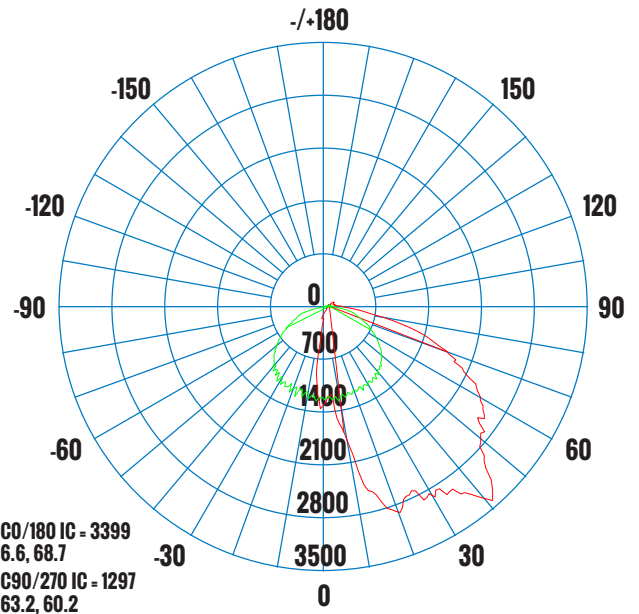

PRODUCT CODE: WP5M-M50WCOP-CD

MULTI-WATTAGE & 3CCT LED WALL PACK WITH PHOTOCEL

LUMINAIRE PHOTOMETRIC (TEST REPORT) - 40W 4000K

ILLUMINANCE (AT A DISTANCE) -		VERT BEAM	HORIZ BEAM
8.3FT 2.52M	22.3FC	11.1FT	17.3FT
16.7FT 5.09M	5.51FC	22.3FT	34.9FT
25.0FT 7.62M	2.46FC	33.3FT	52.2FT
33.3FT 10.15M	1.39FC	44.4FT	69.6FT
41.7FT 12.71M	0.88FC	55.6FT	87.1FT
50.0FT 15.24M	0.61FC	66.6FT	104.4FT
HT	EAVG/EMAX	VERT SPREAD: 67.4DEG HORI SPREAD: 92.5DEG	
		DIA	

LUMINOUS INTENSITY DISTRIBUTION DIAGRAM

AVERAGE BEAM ANGLE(50%) - 92.7 DEG

LUMINAIRE PHOTOMETRIC (TEST REPORT) - 40W 5000K

ILLUMINANCE (AT A DISTANCE) -		VERT BEAM	HORIZ BEAM
8.3FT 2.52M	21.3FC	10.8FT	16.4FT
16.7FT 5.09M	5.26FC	21.8FT	32.9FT
25.0FT 7.62M	2.35FC	32.6FT	49.3FT
33.3FT 10.15M	1.32FC	43.4FT	65.6FT
41.7FT 12.71M	0.84FC	54.3FT	82.2FT
50.0FT 15.24M	0.59FC	65.1FT	98.5FT
HT	EAVG/EMAX	VERT SPREAD: 66.1DEG HORI SPREAD: 89.2DEG	
		DIA