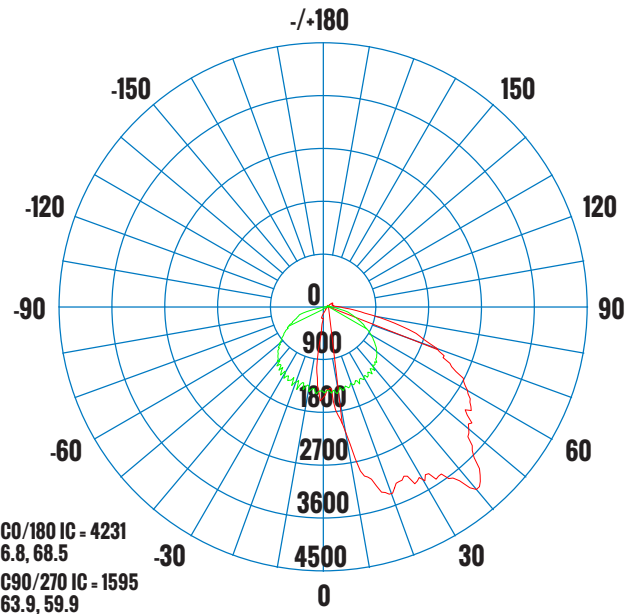

LUMINOUS INTENSITY DISTRIBUTION DIAGRAM

AVERAGE BEAM ANGLE(50%) - 92.8 DEG