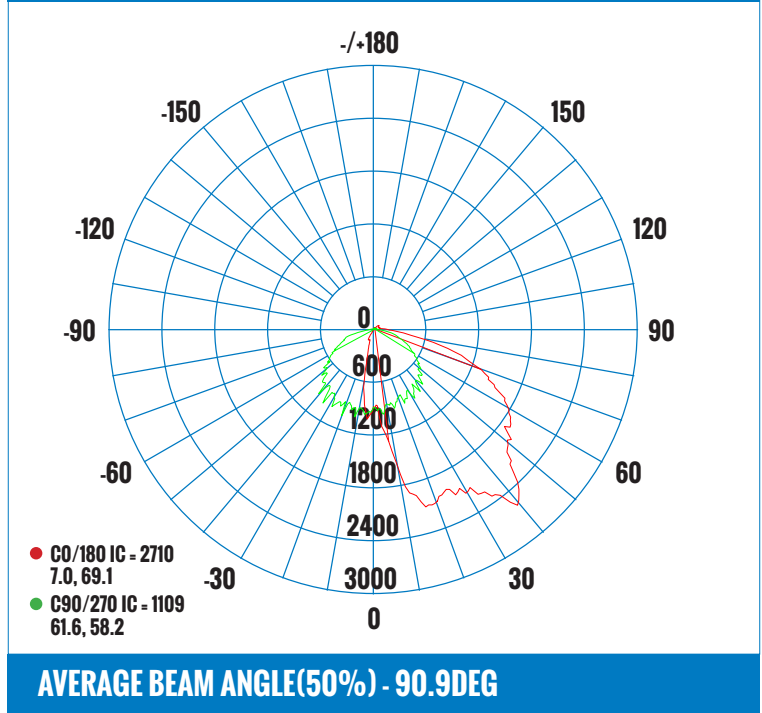

PRODUCT CODE: WP5M-M50WCOP-CD

MULTI-WATTAGE & 3CCT LED WALL PACK WITH PHOTOCEL

LUMINAIRE PHOTOMETRIC (TEST REPORT) - 30W 5000K

ILLUMINANCE (AT A DISTANCE) -		VERT BEAM	HORIZ BEAM		
8.3FT 2.52M	17.2FC			10.8FT	16.3FT
16.7FT 5.09M	4.25FC	21.7FT	32.8FT		
25.0FT 7.62M	1.90FC	32.5FT	49.1FT		
33.3FT 10.15M	1.07FC	43.3FT	65.4FT		
41.7FT 12.71M	0.68FC	54.3FT	81.8FT		
50.0FT 15.24M	0.47FC	65.1FT	98.1FT		
HT	EAVG/EMAX	VERT SPREAD: 66.1DEG HORI SPREAD: 88.9DEG			
		DIA			

LUMINOUS INTENSITY DISTRIBUTION DIAGRAM