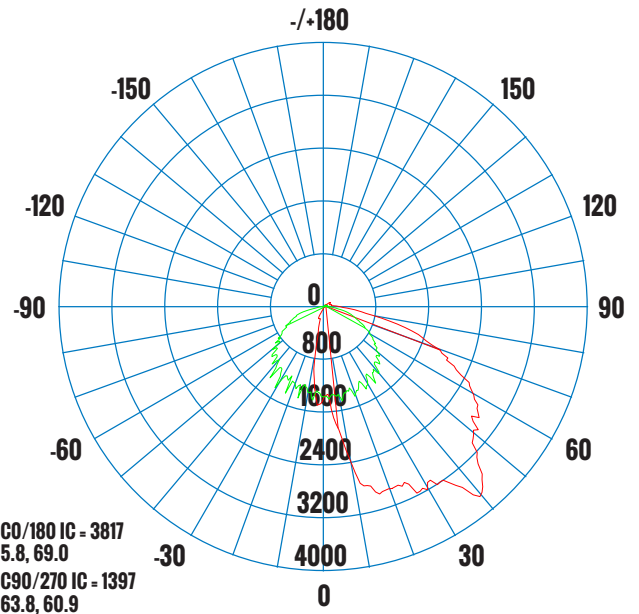

PRODUCT CODE: WP5M-M50WCOP-CD

MULTI-WATTAGE & 3CCT LED WALL PACK WITH PHOTOCEL

LUMINAIRE PHOTOMETRIC (TEST REPORT) - 50W 3000K

ILLUMINANCE (AT A DISTANCE) -		VERT BEAM	HORIZ BEAM
8.3FT 2.52M	24.7FC	11.0FT	17.1FT
16.7FT 5.09M	6.09FC	22.1FT	34.4FT
25.0FT 7.62M	2.72FC	33.0FT	51.5FT
33.3FT 10.15M	1.53FC	44.0FT	68.7FT
41.7FT 12.71M	0.98FC	55.1FT	86.0FT
50.0FT 15.24M	0.68FC	66.0FT	103.1FT
HT	EAVG/EMAX	VERT SPREAD: 66.9DEG HORI SPREAD: 91.7DEG	
		DIA	

LUMINOUS INTENSITY DISTRIBUTION DIAGRAM

AVERAGE BEAM ANGLE(50%) - 93.9 DEG

LUMINAIRE PHOTOMETRIC (TEST REPORT) - 50W 4000K

ILLUMINANCE (AT A DISTANCE) -		VERT BEAM	HORIZ BEAM
8.3FT 2.52M	26.7FC	10.8FT	16.5FT
16.7FT 5.09M	6.60FC	21.8FT	33.2FT
25.0FT 7.62M	2.95FC	32.7FT	49.7FT
33.3FT 10.15M	1.66FC	43.5FT	66.2FT
41.7FT 12.71M	1.06FC	54.5FT	82.9FT
50.0FT 15.24M	0.74FC	65.3FT	99.4FT
HT	EAVG/EMAX	VERT SPREAD: 66.3DEG HORI SPREAD: 89.7DEG	
		DIA