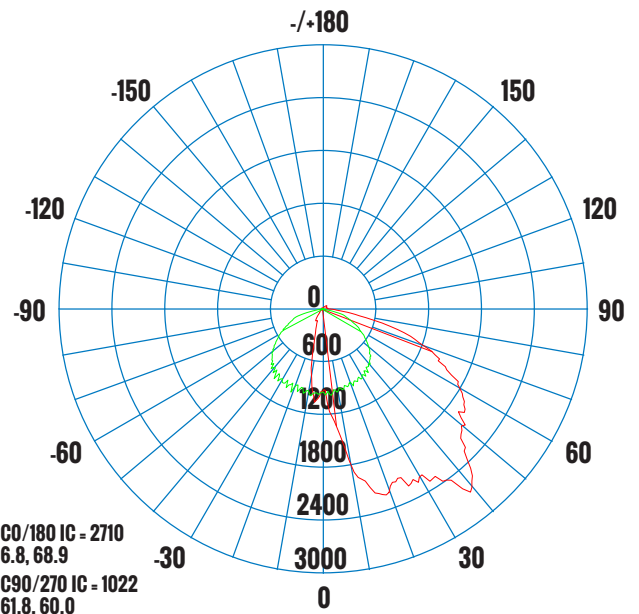

## PRODUCT SPECIFICATIONS (OPTICAL DATA)

LED TYPE	LED QTY	WATTAGE	COLOR TEMPERATURE	LUMENS	SYSTEM EFFICACY	CRI	POWER EFFICIENCY	POWER FACTOR	HARMONIC DISTORTION
LUMILED	144 CHIPS	30W - 3000K - 4040 LM / 4000K - 4333 LM / 5000K - 4327 LM 40W - 3000K - 5130 LM / 4000K - 5483 LM / 5000K - 5334 LM 50W - 3000K - 6160 LM / 4000K - 6788 LM / 5000K - 6480 LM			125 - 135 LM / W	>70 CRI	>86%	>0.95	<20%

### CONTROL TYPE

**PHOTOCELL  
0-10V CONTINUOUS DIMMING**

**PRODUCT CODE: WP5M-M50WCOP-CD**
**MULTI-WATTAGE & 3CCT LED WALL PACK WITH PHOTOCEL**
**LUMINAIRE PHOTOMETRIC (TEST REPORT) - 30W 3000K**

ILLUMINANCE (AT A DISTANCE) -		VERT BEAM	HORIZ BEAM
8.3FT 2.52M	16.8FC	10.9FT	16.9FT
16.7FT 5.09M	4.16FC	21.9FT	33.9FT
25.0FT 7.62M	1.86FC	32.8FT	50.8FT
33.3FT 10.15M	1.05FC	43.7FT	67.7FT
41.7FT 12.71M	0.67FC	54.7FT	84.7FT
50.0FT 15.24M	0.46FC	65.6FT	101.6FT
<b>HT</b>	<b>EAVG/EMAX</b>	<b>VERT SPREAD: 66.5DEG HORI SPREAD: 90.9DEG</b>	
		<b>DIA</b>	

**LUMINOUS INTENSITY DISTRIBUTION DIAGRAM**

**AVERAGE BEAM ANGLE(50%) - 93.8DEG**
**LUMINAIRE PHOTOMETRIC (TEST REPORT) - 30W 4000K**

ILLUMINANCE (AT A DISTANCE) -		VERT BEAM	HORIZ BEAM
8.3FT 2.52M	17.8FC	10.8FT	16.4FT
16.7FT 5.09M	4.40FC	21.8FT	33.1FT
25.0FT 7.62M	1.96FC	32.6FT	49.5FT
33.3FT 10.15M	1.11FC	43.5FT	66.0FT
41.7FT 12.71M	0.71FC	54.4FT	82.6FT
50.0FT 15.24M	0.49FC	65.3FT	99.1FT
<b>HT</b>	<b>EAVG/EMAX</b>	<b>VERT SPREAD: 66.3DEG HORI SPREAD: 89.5DEG</b>	
		<b>DIA</b>	

**LUMINOUS INTENSITY DISTRIBUTION DIAGRAM**

**AVERAGE BEAM ANGLE(50%) - 92.0DEG**

**PRODUCT CODE: WP5M-M50WCOP-CD**
**MULTI-WATTAGE & 3CCT LED WALL PACK WITH PHOTOCEL**
**LUMINAIRE PHOTOMETRIC (TEST REPORT) - 30W 5000K**