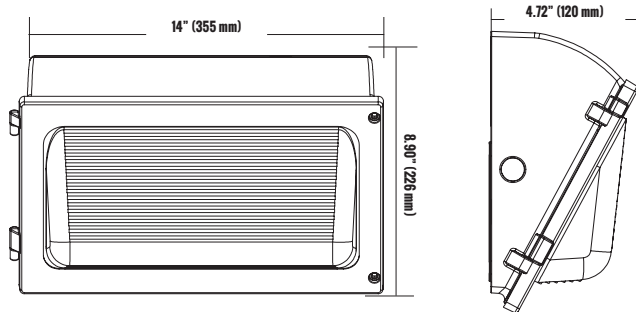

PRODUCT CODE: WP5M-M50WCOP-CD

MULTI-WATTAGE & 3CCT LED WALL PACK WITH PHOTOCEL