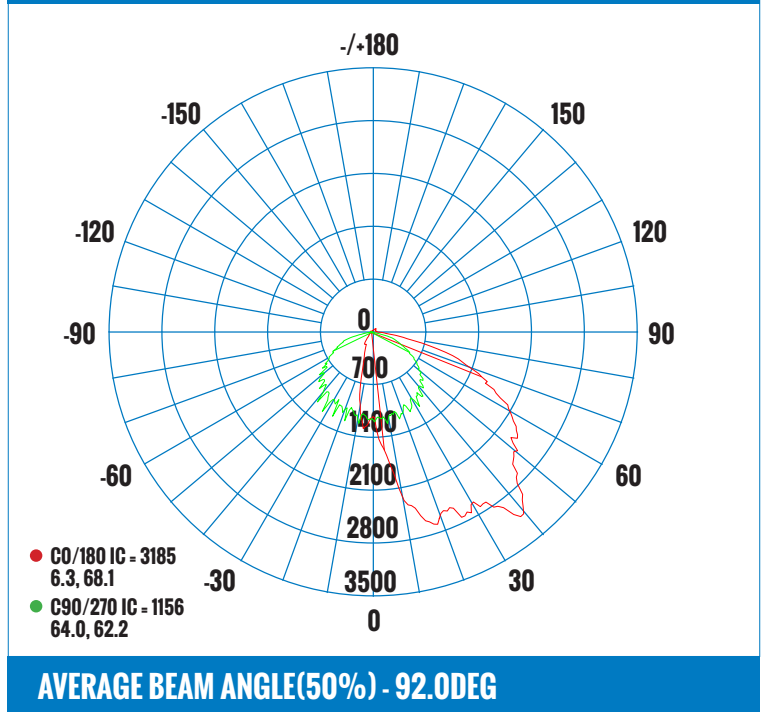

LUMINOUS INTENSITY DISTRIBUTION DIAGRAM