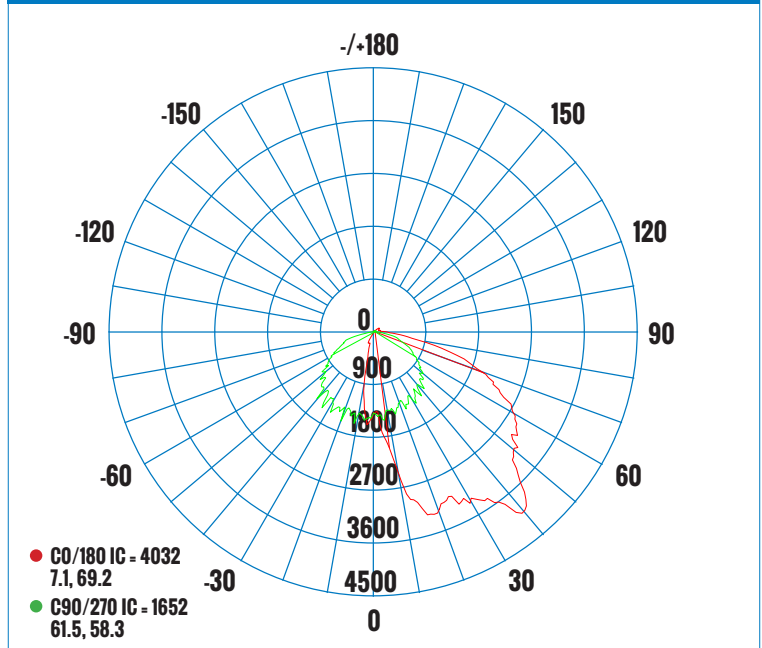

PRODUCT CODE: WP5M-M50WCOP-CD

MULTI-WATTAGE & 3CCT LED WALL PACK WITH PHOTOCEL

LUMINAIRE PHOTOMETRIC (TEST REPORT) - 50W 5000K

ILLUMINANCE (AT A DISTANCE) -		VERT BEAM	HORIZ BEAM		
8.3FT 2.52M	25.6FC			10.9FT	16.7FT
16.7FT 5.09M	6.32FC	21.9FT	33.5FT		
25.0FT 7.62M	2.82FC	32.8FT	50.2FT		
33.3FT 10.15M	1.59FC	43.6FT	66.8FT		
41.7FT 12.71M	1.01FC	54.6FT	83.7FT		
50.0FT 15.24M	0.71FC	65.5FT	100.3FT		

HT	EAVG/EMAX	VERT SPREAD: 66.5DEG HORI SPREAD: 90.2DEG	DIA

LUMINOUS INTENSITY DISTRIBUTION DIAGRAM

AVERAGE BEAM ANGLE(50%) - 91.0 DEG