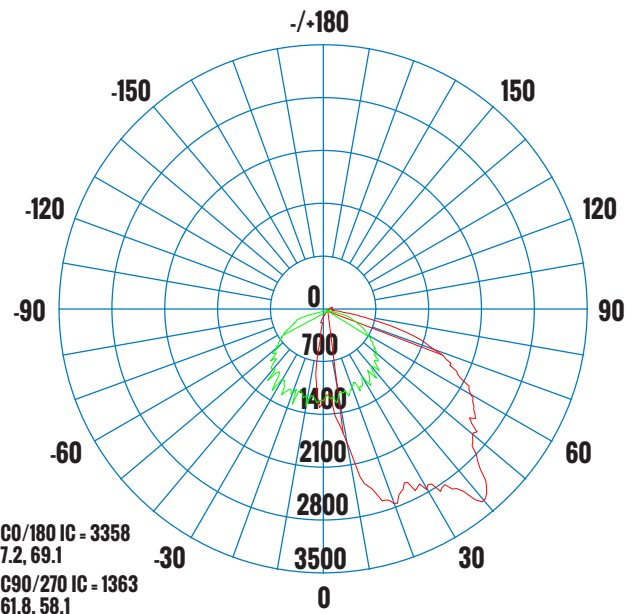

LUMINOUS INTENSITY DISTRIBUTION DIAGRAM

AVERAGE BEAM ANGLE(50%) - 90.9 DEG